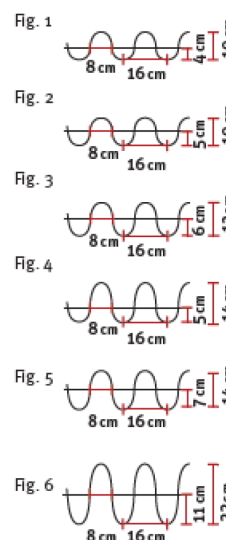

Examples of technical illustrations:

CURTAIN TAPES

TWO-IN-ONE-TAPES

bandex

TWO-IN-ONE-TAPES

Item no.	Name	Fullness ratio	No. of pleats	Width mm	Repeat mm	Pleat distance mm	Colour	Pocket rows
1 BARBARELLA BX50								
1043068	BARBARELLA 1:2.0 P2 / 1:2.5 P2	1:2.0 / 1:2.5	2	100	215	90/115	translucent	4
2 REBECCA BX50								
1043070	REBECCA 1:2.0	1:2.0		100	65	33	translucent	4