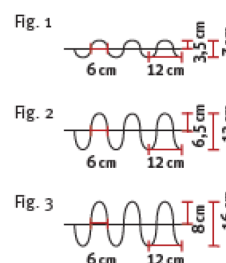

All instructions/tips & tricks can be found in our WEBSHOP!

Our **Instructions** for the Perfect Wave Pleats

Variant A with Glider Distance of 6 cm:

KEEP IT SIMPLE!

Fullness Ratio	Depth of Pleat in cm	Frontside/ Backside in cm	Repeat in mm	Glider all in cm*	1st Glider in cm
1:1,5 (see Fig. 1)	7	3,5/3,5	90	9	5**
1:2,0	10	5/5	120	12	6
1:2,0	10	6/4	240	14/10	5
1:2,5 (see Fig. 2)	13	6,5/6,5	150	15	8**
1:2,5	13	8/5	300	18/12	6
1:3,0 (see Fig. 3)	16	8/8	180	18	9
1:3,0	16	10/6	360	22/14	7

* Pocket repeat 1 cm

** The return will be 0,5cm longer than the other pleats.

Examples of technical illustrations: