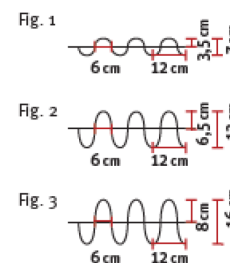

Examples of technical illustrations: