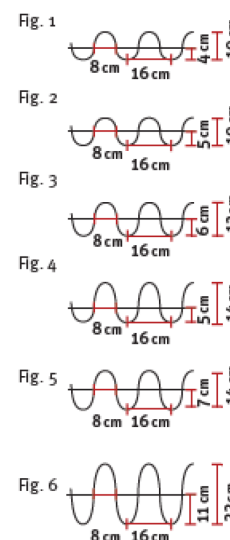

Examples of technical illustrations: